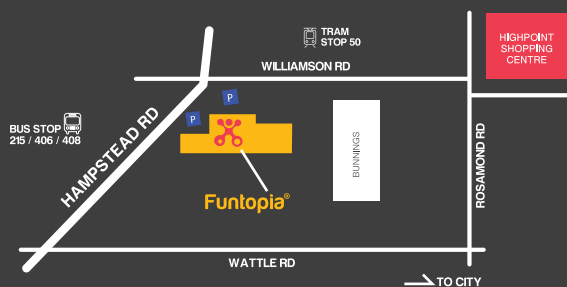

hello

you're invited to

climbing party

date

time

where 3/98 Hampstead Rd, Maidstone
t 9317 0413

RSVP

Please wear closed toe shoes and pants or shorts