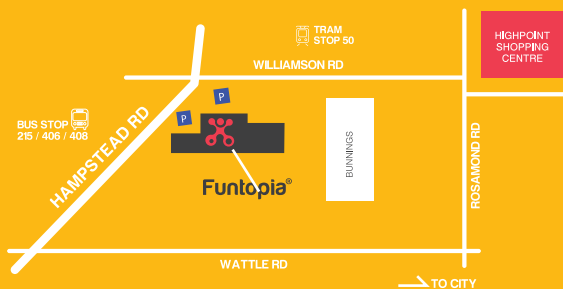

## playground party

date

time

where 3/98 Hampstead Rd, Maidstone  
t 9317 0413

RSVP

Please wear socks

 **Funtopia**<sup>®</sup>  
[funtopiaworld.com.au](http://funtopiaworld.com.au)